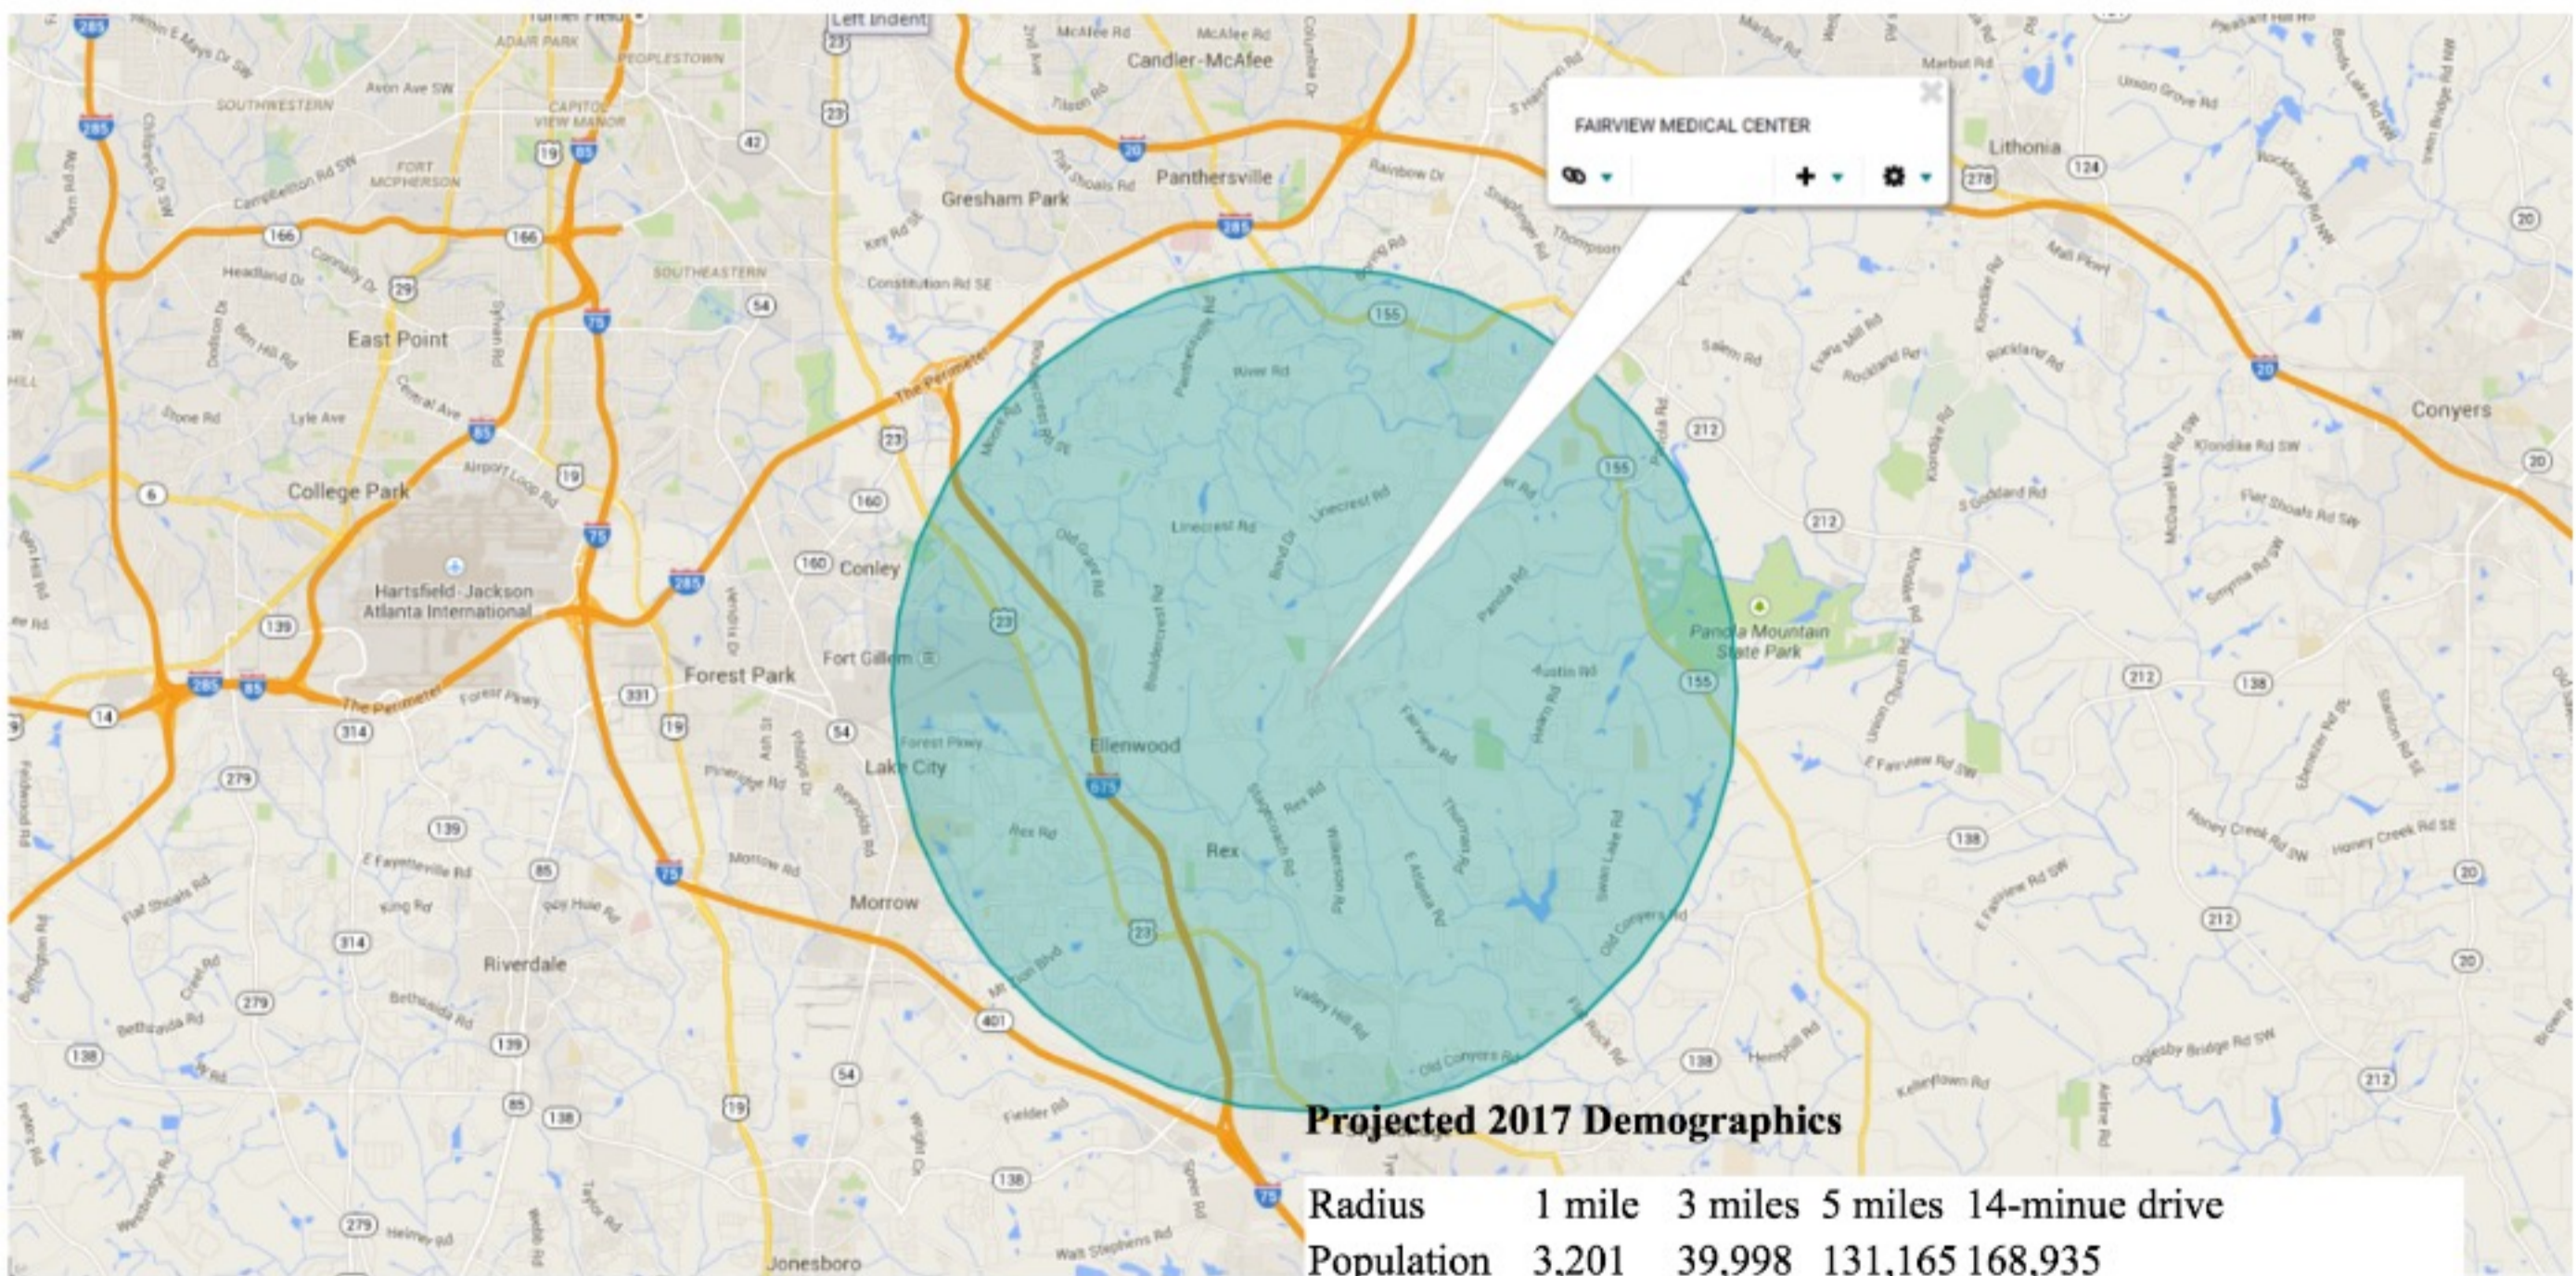

14 Minute Drive Time Map

2012 Demographics

Radius	1 mile	3 miles	5 miles	14-minute drive
Population	2,886	36,493	121,123	157,543
Households	970	12,146	41,299	54,246
Avg. Income	\$75,256	\$72,583	\$66,031	\$64,521

Projected 2017 Demographics

Radius	1 mile	3 miles	5 miles	14-minute drive
Population	3,201	39,998	131,165	168,935
Households	1,091	13,466	45,171	58,768
Avg. Income	\$86,897	\$80,994	\$73,263	\$72,166

2012 Demographics

Radius	1 mile	3 miles	5 miles	14-minute drive
Population	2,886	36,493	121,123	157,543
Households	970	12,146	41,299	54,246
Avg. Income	\$75,256	\$72,583	\$66,031	\$64,521